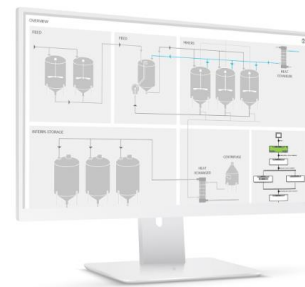

Proficy Batch Execution

With Batch Execution, gain the security, flexibility, and ease of use you need to reduce costs, increase quality, and boost profitability.